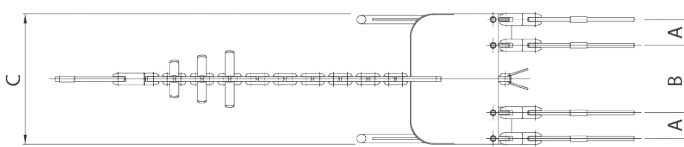

RF Two, Three, Four and Five Bundled Conductors Head Boards

TWO AND THREE BUNDLED FIXED HEAD BOARDS - RF

Specifically designed to connect the pulling rope, max 1⁵/₁₆ in (24 mm) diameter, with 2 or 3 bundled conductors. The equipment includes the necessary rope lengths and swivel joints. Quantity and models are indicated in the table below.

Special models are available upon request.

Model	Dimensions inches (mm)			Breaking load lbf (kN)	Mass lbs (kg)	For pulleys		Equipment Swivel joints		Steel rope section Ø11/16	Phase type
	A	C	D			Standard	Helicopter	21000335	21000345		
21000215	11½ (292)	13¾ (335)	5⅛ (144)	62,947 (280)	216 (98)	21007205		2	1	No.2-11.5 ft (3.5 m)	2 conductors
						21007200					
						21007210	21003050				
21000235	11½ (292)	13¾ (335)	5⅛ (144)	62,947 (280)	229 (104)	21007220	21003000	3	1	No.3-11.5 ft (3.5 m)	3 conductors
						21007225					
						21007235					
21000240	13⅛ (348)	15⅝ (390)	5⅛ (144)	62,947 (280)	220 (100)	21007300		2	1	No.2-11.5 ft (3.5 m)	2 conductors
						21007215					
						21007400	21003300				
21000245	13⅛ (348)	15⅝ (390)	5⅛ (144)	62,947 (280)	236 (107)	21007230		3	1	No.3-11.5 ft (3.5 m)	3 conductors
						21007240	21003100				
						21007245	21003200				