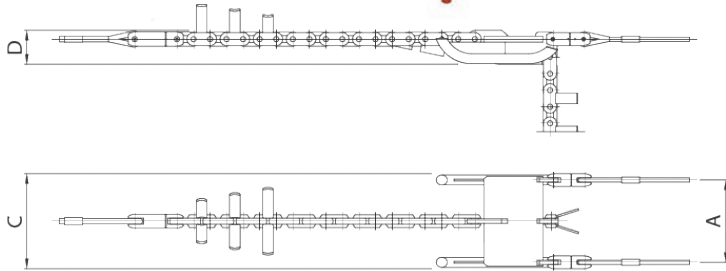

RF Two, Three, Four and Five Bundled Conductors Head Boards

TWO AND THREE BUNDLED FIXED HEAD BOARDS - RF

Specifically designed to connect the pulling rope, max 1⁵/₁₆ in (24 mm) diameter, with 2 or 3 bundled conductors. The equipment includes the necessary rope lengths and swivel joints. Quantity and models are indicated in the table below.

Special models are available upon request.

Model	Dimensions inches (mm)			Breaking load lbf (kN)	Mass lbs (kg)	For pulleys		Equipment Swivel joints		Steel rope section Ø11/16	Phase type
	A	C	D			Standard	Helicopter	21000335	21000345		
21000215	11½ (292)	13¾ (335)	5⅛ (144)	62,947 (280)	216 (98)	21007205		2	1	No.2-11.5 ft (3.5 m)	2 conductors
						21007200					
						21007210	21003050				
21000235	11½ (292)	13¾ (335)	5⅛ (144)	62,947 (280)	229 (104)	21007220	21003000	3	1	No.3-11.5 ft (3.5 m)	3 conductors
						21007225					
						21007235					
21000240	13⅛ (348)	15⅝ (390)	5⅛ (144)	62,947 (280)	220 (100)	21007300		2	1	No.2-11.5 ft (3.5 m)	2 conductors
						21007215					
						21007400	21003300				
21000245	13⅛ (348)	15⅝ (390)	5⅛ (144)	62,947 (280)	236 (107)	21007230		3	1	No.3-11.5 ft (3.5 m)	3 conductors
						21007240	21003100				
						21007245	21003200				